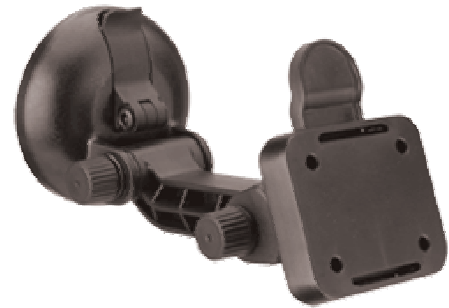

## Model: 810-QR Quick Release Window Mount

We've included our "quick release" AMPS-compatible interface for "easy on, easy off" accessibility.

### Quick Release Interface:

- AMPS-compatible, a quick release interface for a wide variety of electronics including satellite radios and GPS units
- Quickly remove electronics for security or move them from vehicle-to-vehicle
- Top firmly attaches to the base with a solid "click"
- Made of black, high-impact polycarbonate plastic
- Simply lift the latch to remove the electronics

### Window Mount Features:

- Powerful suction pad attaches to any smooth, flat, non-porous surface including windshields and side windows
- Easily move electronics from vehicle-to-vehicle or remove for security
- Electronics mounting plate tilts up and down (locks with knob) and features 20° Tilt in all directions
- Ratchet arm has 140° motion; knob locks arm into place
- Suction pad is 2.8" (71mm) in diameter
- Recommended for electronics weighing less than 2.0 lbs. (0.9kg)
- Quick release suction cup tab